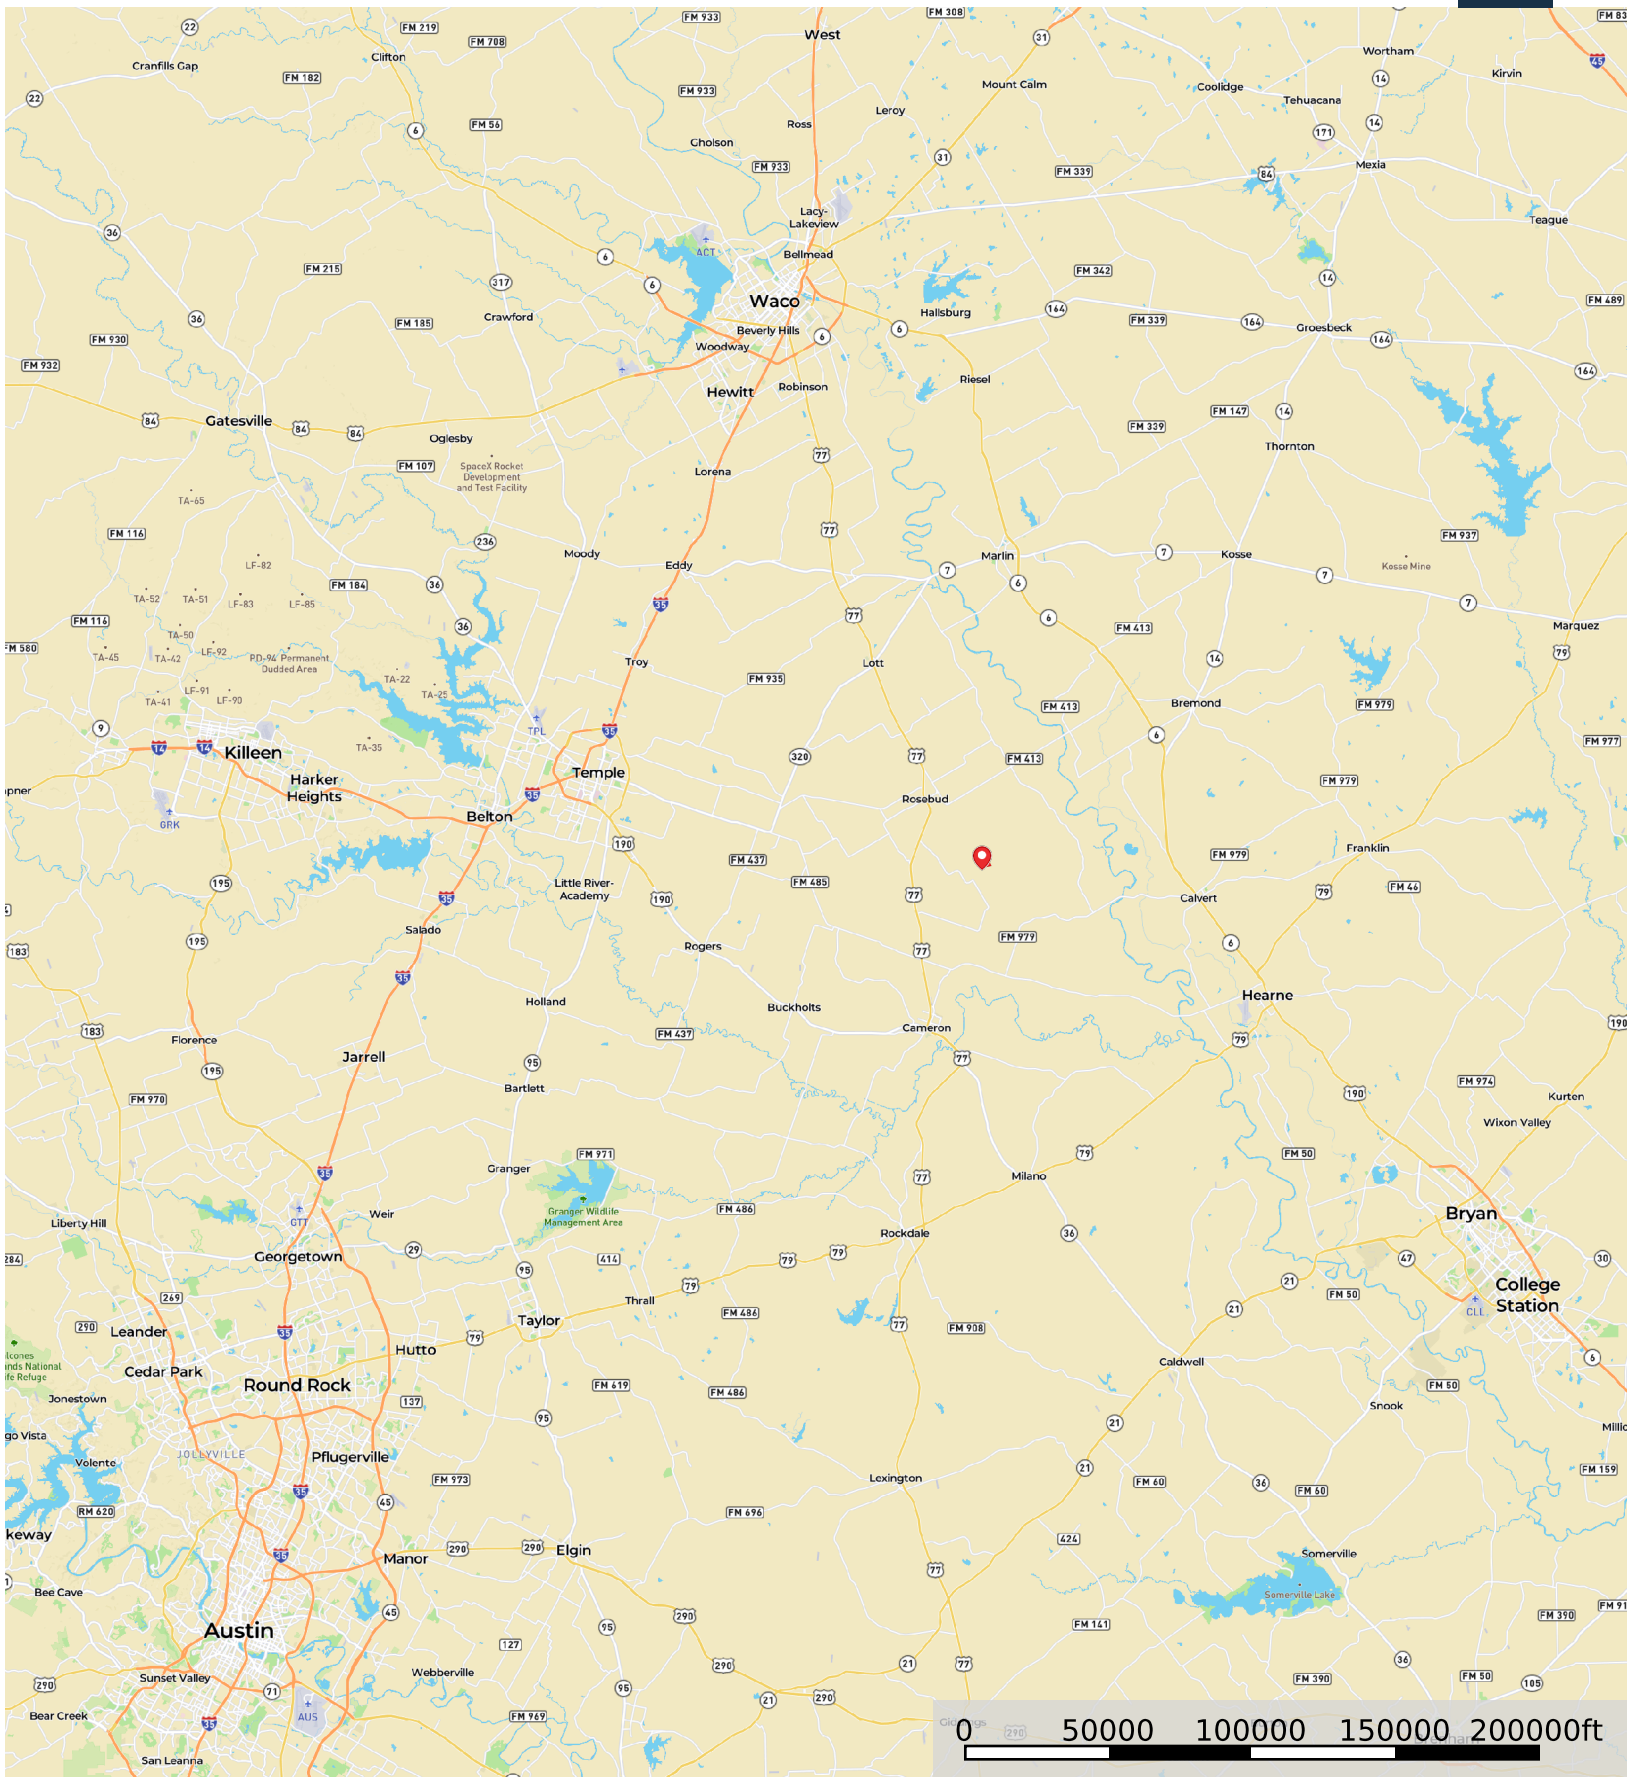

4755 County Road 275, Rosebud, TX 76570

Milam County, Texas, 118 AC +/-

 Marker  Boundary