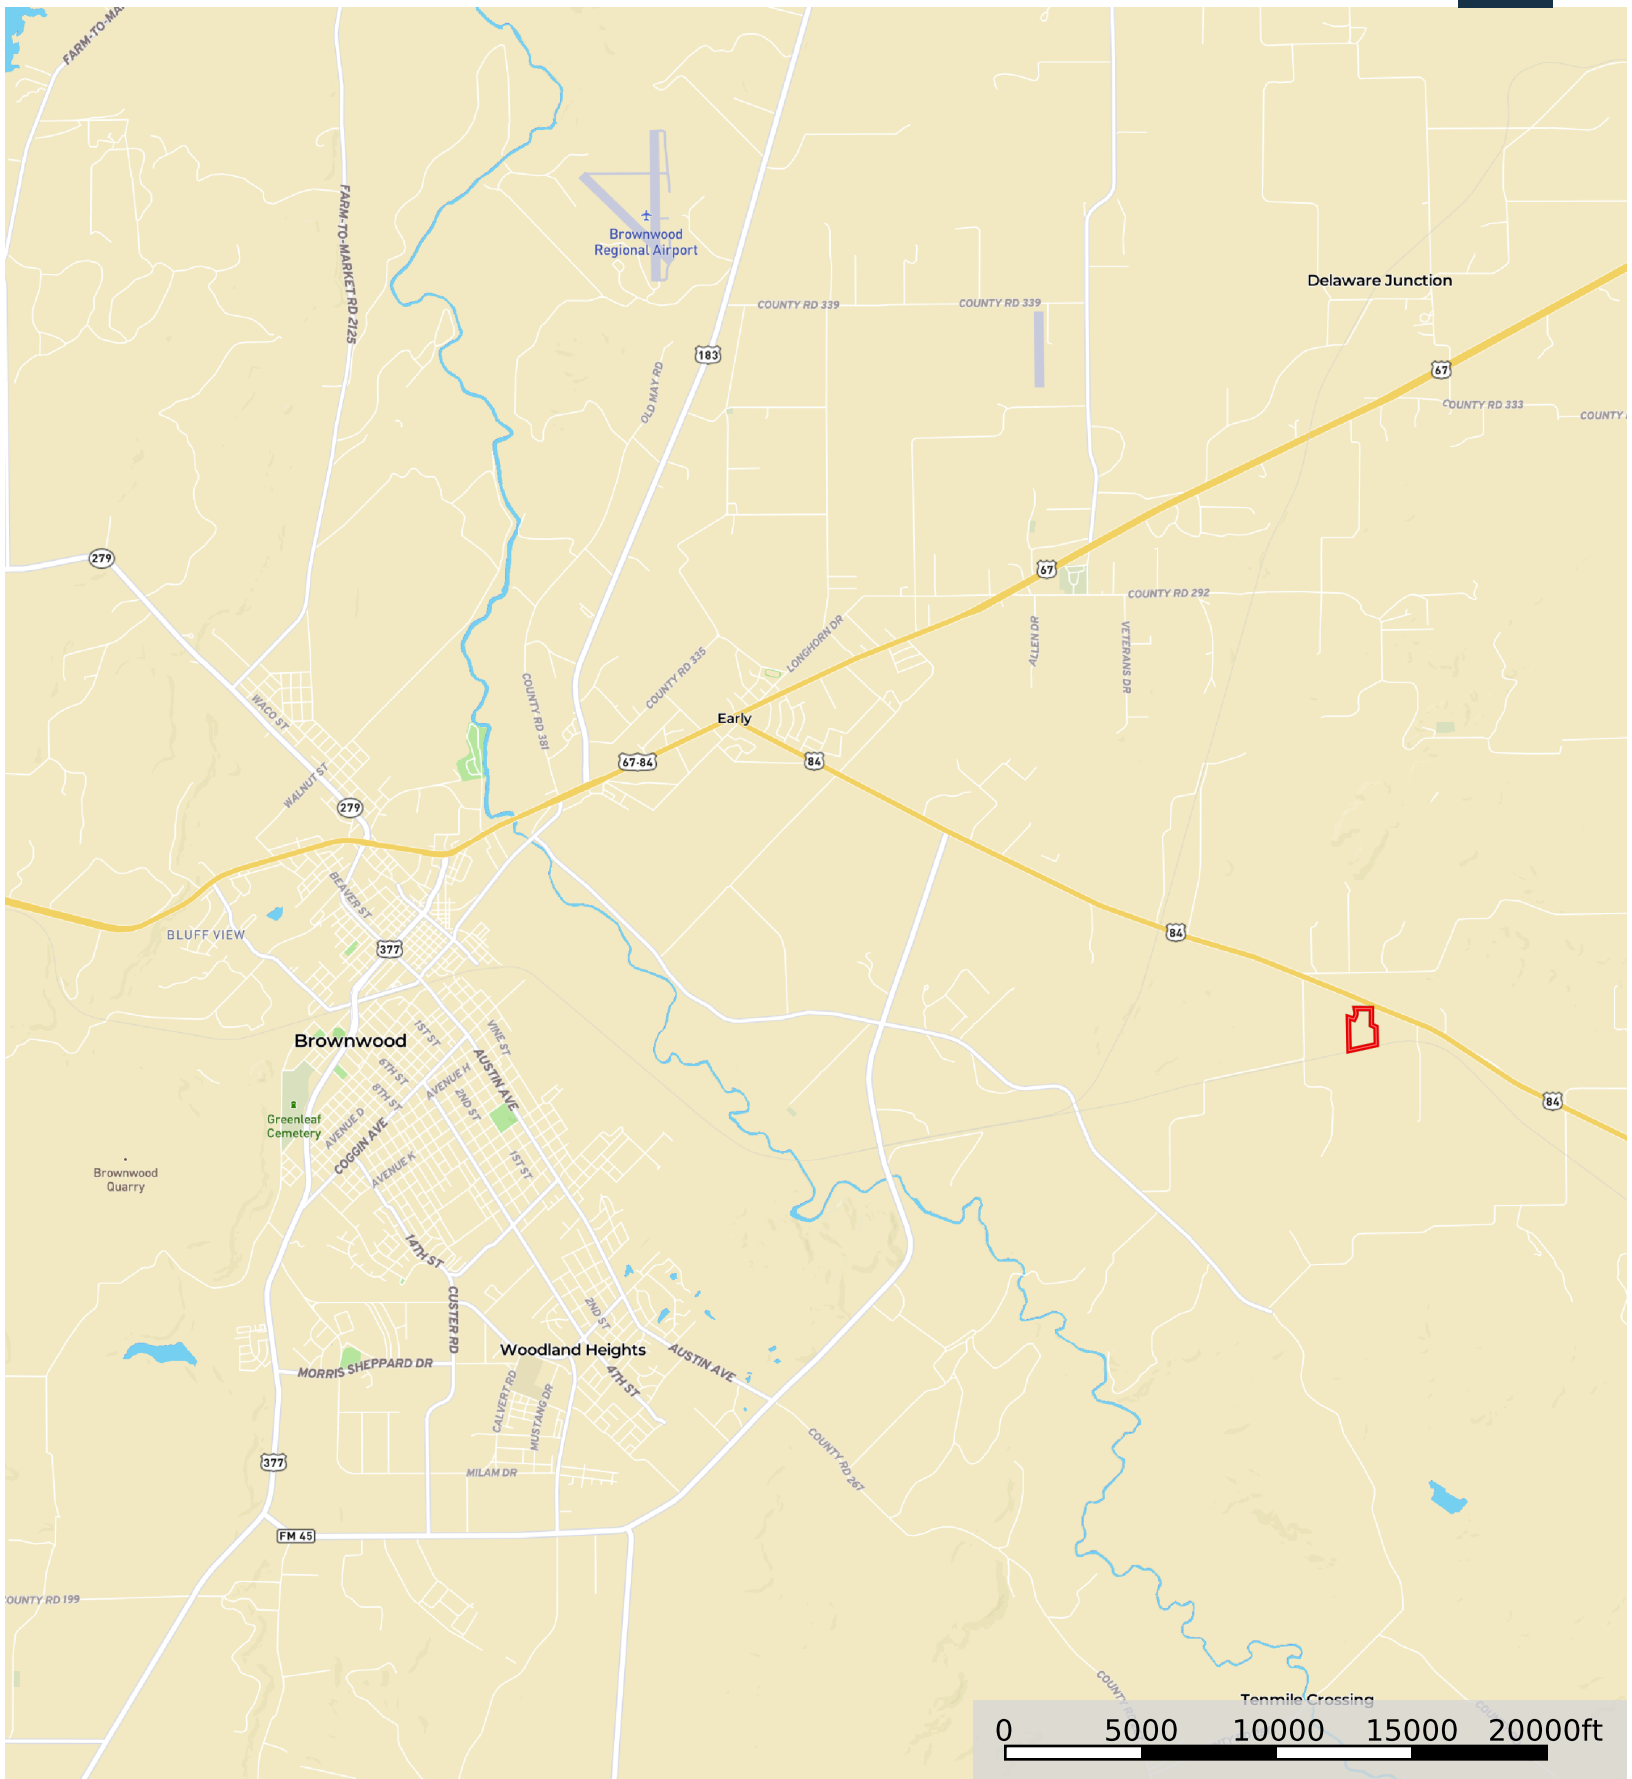

6652 Highway 84 E, Early, TX 78623

Brown County, Texas, 29.11 AC +/-

Boundary